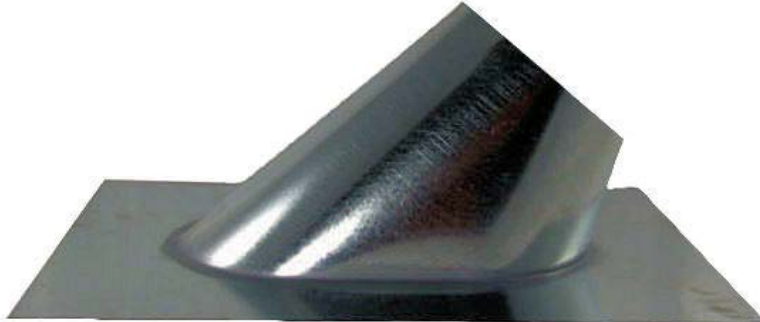

FAMCO

PIPE FLASHING

ADJUSTABLE PIPE FLASHING 7/12- 12/12- GH__

ITEM #	SIZE
GH2	2
GH3	3
GHB3	3.5
GH4	4
GHB4	4.5
GH5	5
GHB5	5.5
GH6	6
GHB6	6.5
GH7	7
GHB7	7.5
GH8	8
GHB8	8.5

ITEM #	SIZE
GH9	9
GHB9	9.5
GH10	10
GHB10	11
GH12	12
GHB12	13
GH14	14
GH15	15
GH16	16
GH17	17
GH18	18
GH19	19
GH20	20

- Adjustable for pitched roofs between 7/12 and 12/12 slope
- Completely weatherproof
- Heavy gauge galvanized construction
- Large flanges
- Also available for "B" gas vent pipe

FRESH AIR MANUFACTURING CO.
Technologies in Ventilation