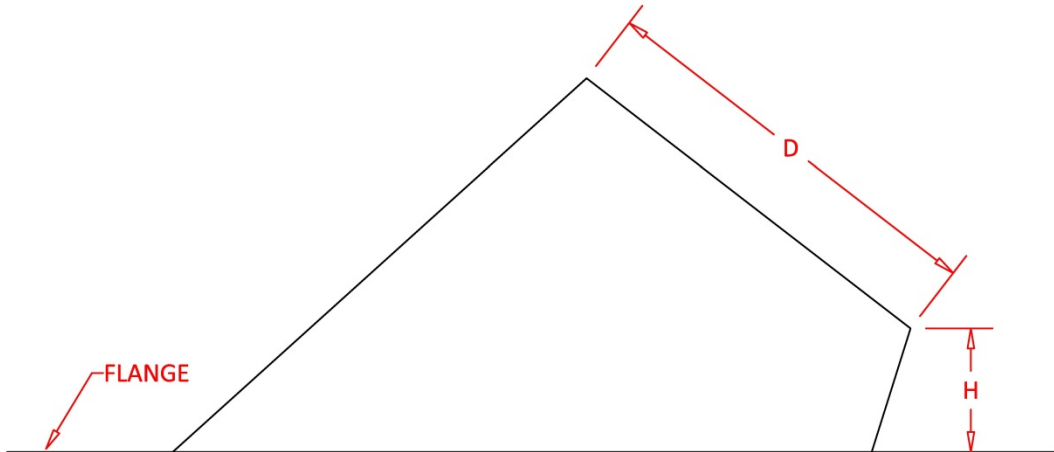

FAMCO

PIPE FLASHING

ADJUSTABLE PIPE FLASHING 7/12- 12/12- GH__

PIPE FLASHING (PITCH RANGE 7/12 - 12/12)				
ITEM #	SIZE	D	H	FLANGE
GH2	2	2 1/8	4	13 x 13
GH3	3	3 1/8	4	15 x 15
GH4	4	4 1/8	4	15 x 16
GH5	5	5 1/8	4	16 x 18
GH6	6	6 3/16	4	18 x 20
GH7	7	7 3/16	4	18 x 20
GH8	8	8 3/16	4	19 x 25
GH9	9	9 3/16	5	20 x 24
GH10	10	10 3/16	5	21 x 26
GH12	12	12 1/4	5	24 x 30
GH14	14	14 1/4	5	29 x 34
GH15	15	15 1/4	4	30 x 36
GH16	16	16 1/4	7	28 x 36
GH17	17	17 1/4	7	29 X 40
GH18	18	18 1/4	7	30 X 41
GH19	19	19 1/4	7	32 X 43
GH20	20	20 1/4	7	34 X 47

DOUBLE WALL PIPE FLASHING (PITCH RANGE 7/12 - 12/12)				
ITEM #	SIZE	D	H	FLANGE
GHB3	3.5	3 5/8	4	14 13/16 x 19 13/16
GHB4	4.5	4 11/16	4	14 13/16 x 19 13/16
GHB5	5.5	5 11/16	4	16 13/16 x 22
GHB6	6.5	6 11/16	4	16 13/16 x 22
GHB7	7.5	7 3/4	4	18 13/16 x 24 13/16
GHB8	8.5	8 3/4	4	18 13/16 x 24 13/16
GHB10	11	11 1/4	4	22 x 30
GHB12	13	13 1/4	4	24 x 34