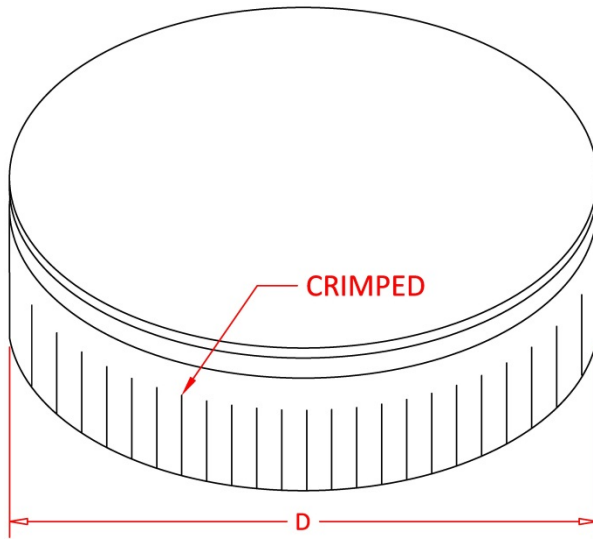

FLUE PLUG- GP__

FLUE PLUG		
ITEM #	SIZE	D
GP3	3	2 ⁷/₈
GP4	4	3 ⁷/₈
GP5	5	4 ⁷/₈
GP6	6	5 ⁷/₈
GP7	7	6 ⁷/₈
GP8	8	7 ⁷/₈
GP9	9	8 ⁷/₈
GP10	10	9 ⁷/₈
GP12	12	11 ⁷/₈
GP14	14	13 ⁷/₈
GP16	16	15 ⁷/₈

- Crimped to fit inside the end of a pipe
- Constructed of durable galvanized steel

FRESH AIR MANUFACTURING CO.
Technologies in Ventilation

649 N. Ralstin St., Meridian, ID 83642 * (208)884-8931 * (800)-234-1903 * FAX: (208)884-8943