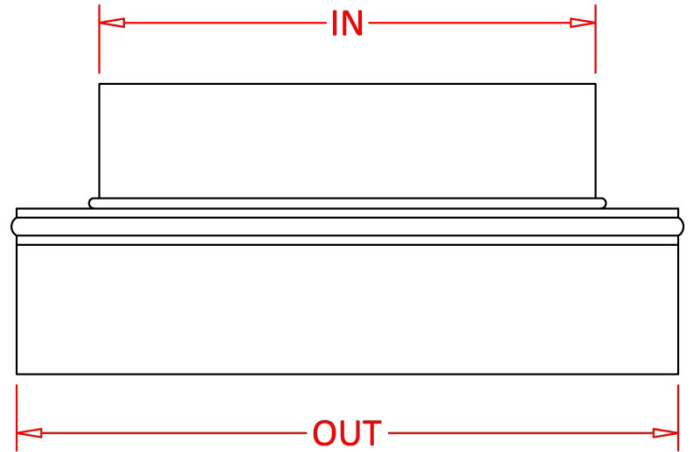

INCREASER REDUCER- IR__

		INCREASER REDUCER													
ITEM #	OUT	IN													
		3	4	5	6	7	8	9	10	12	14	16			
IR4_	4	X													
IR5_	5	X	X												
IR6_	6	X	X	X											
IR7_	7	X	X	X	X										
IR8_	8	X	X	X	X	X									
IR9_	9				X	X	X								
IR10_	10				X	X	X	X							
IR12_	12				X	X	X	X	X						
IR14_	14							X	X	X					
IR16_	16								X	X	X				
IR18_	18										X	X	X